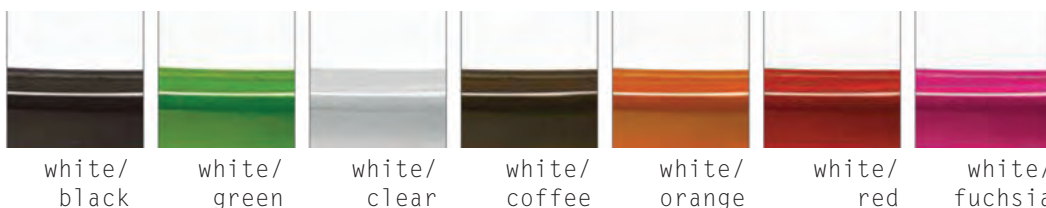

red

fuchsia

Two solid colours

black

white

Frame options - chrome, satin steel, or glossy white

mobili chair 3
Sold in pairs only

mobili chair 4
Sold in pairs only

Made from a fusion of a solid glossy white seat with a transparent back. Available in seven colours with three leg choices (chrome finish only)

mobili chair 5
Sold in pairs only

white/black

white/green

white/clear

stool 4*

stool 5a

stool 5b

Two designs with colours to match the 'fusion' chairs

Three designs with a choice of chrome or satin steel base. Same 'ice' colours as the mobili chair with an additional choice in blue